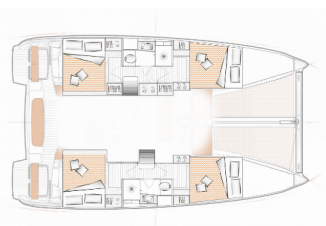

# EXCESS 11

Team Let's Go (2023)

ORVAS D.O.O. • Leopolda Mandića 10 • 21204 Dugopolje • Croatia

Phone: +385 95 3444 111

E-mail: info@orvasyachting.com

Web: orvasyachting.com

<b>Yacht Base</b>	Preveza, Mytikas, Greece
<b>Yacht ID</b>	7760
<b>Yacht Brands</b>	Excess
<b>Yacht Name</b>	Team Let's Go
<b>Production Year</b>	2023
<b>Length</b>	37 Ft
<b>Cabins</b>	4 + 2
<b>Berths</b>	8 + 2 + 2
<b>Max Persons</b>	12
<b>WC</b>	2

**COMFORT:** Cockpit cushions, Sundeck cushions

**DECK:** Bimini top, Cockpit table, Cockpit/stern, outside shower, Deck lights, Dinghy, Electric anchor windlass

**ENTERTAINMENT:** Outdoor speakers, Radio, USB, Bluetooth