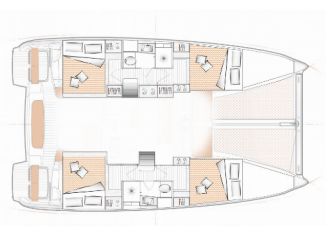

EXCESS 11

Team Let's Go (2023)

ORVAS D.O.O. • Leopolda Mandića 10 • 21204 Dugopolje • Croatia

Phone: +385 95 3444 111

E-mail: info@orvasyachting.com

Web: orvasyachting.com

Yacht Base	Preveza, Mytikas, Greece
Yacht ID	7760
Yacht Brands	Excess
Yacht Name	Team Let's Go
Production Year	2023
Length	37 Ft
Cabins	4 + 2
Berths	8 + 2 + 2
Max Persons	12
WC	2

COMFORT: Cockpit cushions, Sundeck cushions

DECK: Bimini top, Cockpit table, Cockpit/stern, outside shower, Deck lights, Dinghy, Electric anchor windlass

ENTERTAINMENT: Outdoor speakers, Radio, USB, Bluetooth