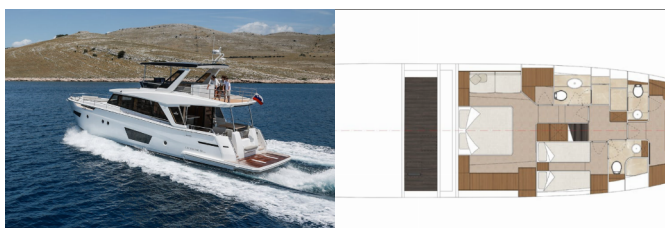

GREENLINE 58

Seven Seas (2025)

ORVAS D.O.O. • Leopolda Mandića 10 • 21204 Dugopolje • Croatia

Phone: +385 95 3444 111

E-mail: info@orvasyachting.com

Web: orvasyachting.com

Yacht Base	Marina Pirovac, Croatia
Yacht ID	7786
Yacht Brands	Greenline
Yacht Name	Seven Seas
Production Year	2025
Length	63 Ft
Cabins	3 + 1
Berths	6 + 1
Max Persons	7
WC	3 + 1

COMFORT: Bed linen, Blankets, Mosquito nets

DECK: Anchor with chain, Cockpit fridge, Cockpit table, Electric anchor windlass, Fenders, Flybridge, Forward lounge area, Grill/Barbecue/Plancha, Hard Top Bimini, Hydraulic lifting swimming platform, Mooring ropes, Sink in cockpit, Swimming ladder