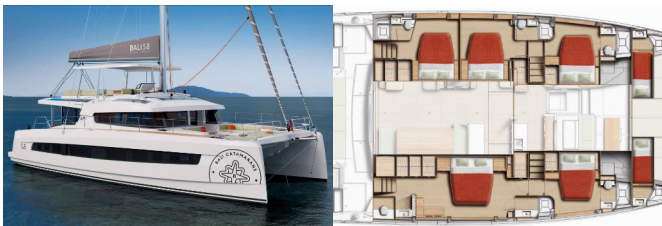

BALI 5.8

Angelina (2025)

ORVAS D.O.O. • Leopolda Mandića 10 • 21204 Dugopolje • Croatia

Phone: +385 95 3444 111

E-mail: info@orvasyachting.com

Web: orvasyachting.com

Yacht Base	Marina Frapa, Rogoznica, Croatia
Yacht ID	7939
Yacht Brands	Catana
Yacht Name	Angelina
Production Year	2025
Length	58 Ft
Cabins	5 + 2
Berths	10 + 2
Max Persons	12
WC	5 + 2

COMFORT: Cockpit cushions, Mosquito nets, Sundeck cushions

DECK: Bilge pump – Mechanic, Boat hook, Chain counter on helm station, Cockpit/stern, outside shower, Electric anchor windlass, Fenders, Forward cockpit, Fridge on flybridge, Gangway, Grill/Barbecue/Plancha, Hard Top Bimini, Mooring ropes, Spare anchor (Reserve, Auxiliary anchor), Teak cockpit, Teak deck, Teak on flybridge, Water hose, Winch handles

ENTERTAINMENT: Indoor speakers, Outdoor speakers, Radio, Stand up paddle – Inflatable (iSUP), Wi-Fi Internet

GALLEY: Dishwasher, Gas bottles, NESPRESSO coffee machine, Refrigerator, Wine cooler

INTERIOR: Electric fans, Electric toilet, Indirect lighting in cabins and cockpit, LED interior lights, Upholstery, Washer/dryer