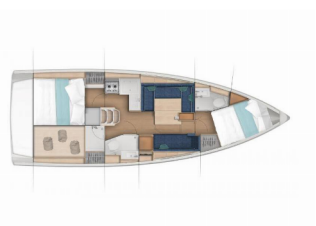

SUN ODYSSEY 380

Soca Sleigh (2024)

ORVAS D.O.O. • Leopolda Mandića 10 • 21204 Dugopolje • Croatia

Phone: +385 95 3444 111

E-mail: info@orvasyachting.com

Web: orvasyachting.com

Yacht Base	BVI, Tortola, Nanny Cay Marina, British Virgin Islands
Yacht ID	8108
Yacht Brands	Jeanneau
Yacht Name	Soca Sleigh
Production Year	2024
Length	37 Ft
Cabins	2
Berths	4
Max Persons	4
WC	2

COMFORT: Cockpit cushions, Windscoops

DECK: Bimini top, Cockpit table, Cockpit/stern, outside shower, Dinghy with outboard engine, Electric anchor windlass, Grill/Barbecue/Plancha, Main anchor, Spare anchor (Reserve, Auxiliary anchor), Sprayhood, Swimming ladder