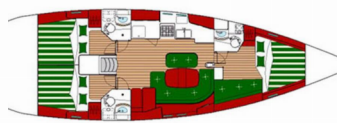

OCEANIS CLIPPER 423

Petra Test (2006)

ORVAS D.O.O. • Leopolda Mandića 10 • 21204 Dugopolje • Croatia

Phone: +385 95 3444 111

E-mail: info@orvasyachting.com

Web: orvasyachting.com

DECK: Bimini top, Cockpit table, Cockpit/stern, outside shower, Grill/Barbecue/Plancha, Sprayhood, Sun awning (aft), Swimming ladder, Teak deck

SAFETY: Safety equipment

SAILS: Electric winch

YACHT ELECTRICS: Converter 220V/12V, DSC station, Solar panels

Yacht Base	Göcek/D-Marin, Turkey
Yacht ID	8301
Yacht Brands	Beneteau
Yacht Name	Petra Test
Production Year	2006
Length	43 Ft
Cabins	3
Berths	6 + 1
WC	2