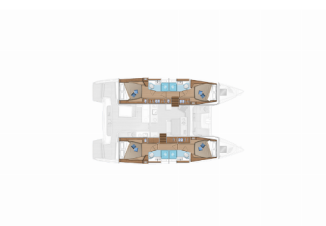

LAGOON 46

Yuki (2024)

ORVAS D.O.O. • Leopolda Mandića 10 • 21204 Dugopolje • Croatia

Phone: +385 95 3444 111

E-mail: info@orvasyachting.com

Web: orvasyachting.com

DECK: Teak cockpit

ENTERTAINMENT: Snorkeling equipment, Underwater lights

NAVIGATION: Radar

YACHT ELECTRICS: Air Conditioning, Generator, Inverter, Solar panels, Watermaker – desalinator

Yacht Base Marina Di Olbia Yachting Services, Italy

Yacht ID 8446

Yacht Brands Lagoon

Yacht Name Yuki

Production Year 2024

Length 46 Ft

Cabins 4 + 2

Berths 8 + 2 + 2

WC 4 + 1