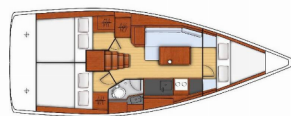

OCEANIS 35

Gala (2016)

ORVAS D.O.O. • Leopolda Mandića 10 • 21204 Dugopolje • Croatia

Phone: +385 95 3444 111

E-mail: info@orvasyachting.com

Web: orvasyachting.com

Yacht Base	ACI Marina Split, Croatia
Yacht ID	8941
Yacht Brands	Beneteau
Yacht Name	Gala
Production Year	2016
Length	34 Ft
Cabins	3
Berths	6 + 2
WC	1

COMFORT: Bed linen, Cockpit cushions, Towels

DECK: Bathing platform, Bilge pump – Mechanic, Bimini top, Bosun's chair (Safe seat) (boatswain's chair), Cockpit table, Cockpit/stern, outside shower, Dinghy, Electric anchor windlass, Fenders, Gangway, Sprayhood, Teak cockpit, Teak seats in cockpit