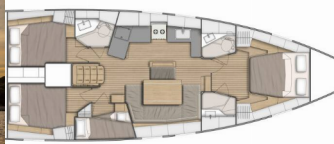

OCEANIS 46.1 - layout
4 CABINS & 2 HEADS

Yacht Base	Pula, ACI Marina Pomer, Croatia
Yacht ID	8969
Yacht Brands	Beneteau
Yacht Name	Nalu
Production Year	2020
Length	48 Ft
Cabins	4
Berths	8 + 2
Max Persons	10
WC	2

COMFORT: Bed linen, Cockpit cushions, Mosquito nets, Towels

DECK: Anchor chain counter, Bathing platform, Bilge pump – Mechanic, Bimini top, Boat hook, Bosun's chair (Safe seat) (boatswain's chair), Cockpit table, Cockpit/stern, outside shower, Davit, Dinghy, Electric anchor windlass, Fenders, Gangway, Outboard engine, Sprayhood, Teak seats in cockpit

ENTERTAINMENT: Fusion radio, Indoor speakers, Outdoor speakers, Stand up paddle (SUP) – FREE, TV, Wi-Fi Internet

GALLEY: Freezer, Gas bottles, Hot water, Ice box, Kitchen utensils (Galley equipment, cutlery), Oven, Refrigerator, Stove, Water pump

INTERIOR: Electric fans in cabins, LED interior lights

NAVIGATION: Autopilot, Binoculars, Bow thruster, Compass, GPS chart plotter – cockpit, Nautical charts, Pilot book, Wind instrument/Anemometer

SAFETY: Black Water Tank, Buoyant smoke signal, Distress signals, Fire axe, Fire extinguisher, First aid kit, Fog horn, Life belts (Safety harness), Life jackets, Lifteraft, VHF radio

SAILS: Electric halyard winch, Lazy bag, Lazy jacks

YACHT ELECTRICS: Battery charger, Bilge pump – Electric, Heating, Service batteries, Shore connection 220 V, Solar panels, USB sockets